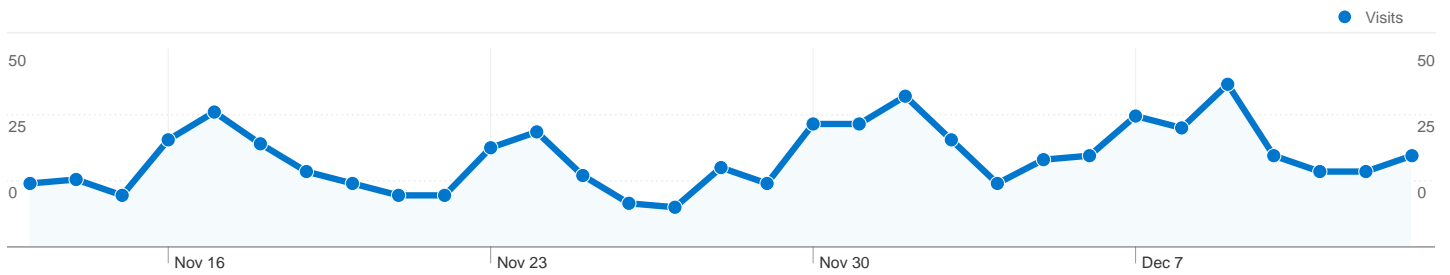

All traffic sources sent a total of 699 visits

22.03% Direct Traffic

8.87% Referring Sites

69.10% Search Engines

- Search Engines
  483.00 (69.10%)
- Direct Traffic
  154.00 (22.03%)
- Referring Sites
  62.00 (8.87%)

Top Traffic Sources

Sources	Visits	% visits
google (organic)	422	60.37%
(direct) ((none))	154	22.03%
yahoo (organic)	30	4.29%
aol (organic)	14	2.00%
bing (organic)	11	1.57%

Keywords	Visits	% visits
rolin ft myers	16	3.31%
fort myers car rental	14	2.90%
ft myers car rental	11	2.28%
car rental	8	1.66%
car rentals fort myers florida	8	1.66%