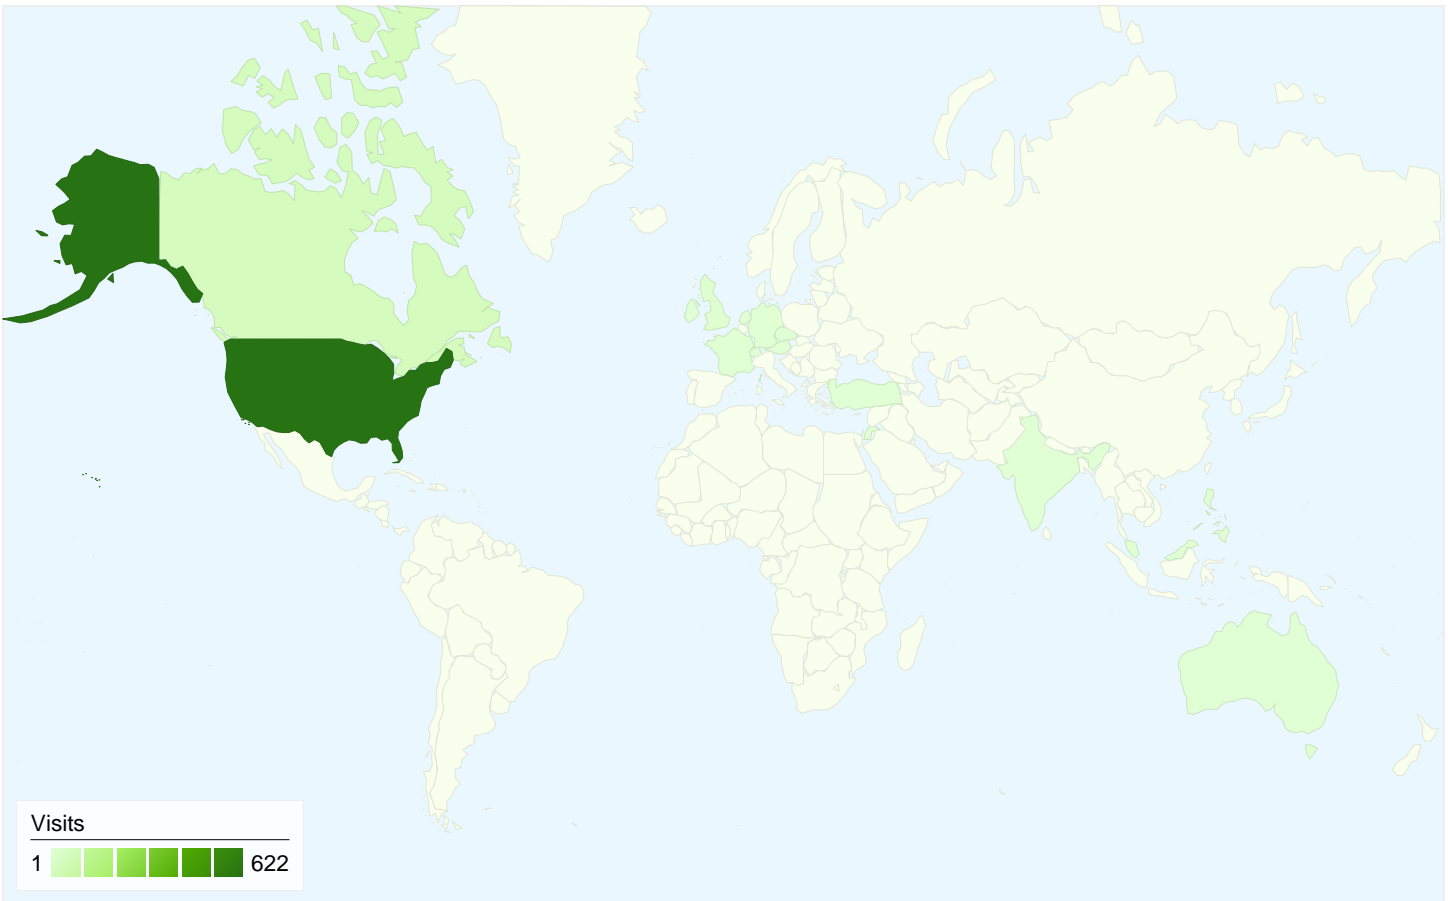

Visitors
567

Map Overlay world

Traffic Sources Overview

- **Search Engines**
483.00 (69.10%)
- **Direct Traffic**
154.00 (22.03%)
- **Referring Sites**
62.00 (8.87%)

Content Overview

Pages	Pageviews	% Pageviews
/	921	46.37%
/cars.html	328	16.52%
/index.html	162	8.16%
/passenger.html	147	7.40%
/motorhome.html	116	5.84%

567 people visited this site

699 Visits

567 Absolute Unique Visitors

1,986 Pageviews

2.84 Average Pageviews

00:01:34 Time on Site

39.91% Bounce Rate

79.11% New Visits

All traffic sources sent a total of 699 visits

22.03% Direct Traffic

8.87% Referring Sites

69.10% Search Engines

- Search Engines
483.00 (69.10%)
- Direct Traffic
154.00 (22.03%)
- Referring Sites
62.00 (8.87%)

699 visits came from 18 countries/territories

Site Usage

Country/Territory	Visits	Pages/Visit	Avg. Time on Site	% New Visits	Bounce Rate
United States	622	2.77	00:01:32	77.65%	41.00%
Canada	42	3.67	00:02:09	90.48%	26.19%
(not set)	9	3.56	00:01:46	88.89%	22.22%
United Kingdom	7	4.00	00:01:47	100.00%	14.29%
France	4	1.25	00:00:01	100.00%	75.00%
Germany	3	3.00	00:00:36	66.67%	0.00%
Jordan	1	3.00	00:04:48	100.00%	0.00%
Netherlands	1	1.00	00:00:00	100.00%	100.00%
Malaysia	1	1.00	00:00:00	100.00%	100.00%