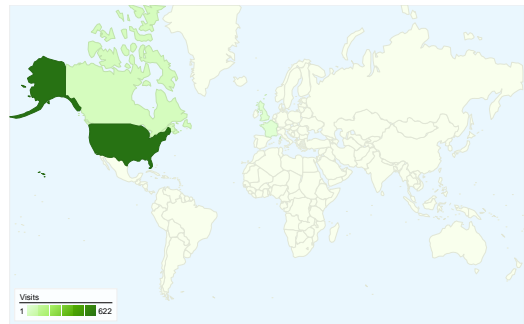

Site Usage

699 Visits

39.91% Bounce Rate

1,986 Pageviews

00:01:34 Avg. Time on Site

2.84 Pages/Visit

79.11% % New Visits

Visitors Overview

Visitors
567

Map Overlay world

Traffic Sources Overview

- **Search Engines**
483.00 (69.10%)
- **Direct Traffic**
154.00 (22.03%)
- **Referring Sites**
62.00 (8.87%)

Content Overview

Pages	Pageviews	% Pageviews
/	921	46.37%
/cars.html	328	16.52%
/index.html	162	8.16%
/passenger.html	147	7.40%
/motorhome.html	116	5.84%

All traffic sources sent a total of 699 visits

22.03% Direct Traffic

8.87% Referring Sites

69.10% Search Engines

- Search Engines
483.00 (69.10%)
- Direct Traffic
154.00 (22.03%)
- Referring Sites
62.00 (8.87%)

699 visits came from 18 countries/territories

Site Usage

Country/Territory	Visits	Pages/Visit	Avg. Time on Site	% New Visits	Bounce Rate
United States	622	2.77	00:01:32	77.65%	41.00%
Canada	42	3.67	00:02:09	90.48%	26.19%
(not set)	9	3.56	00:01:46	88.89%	22.22%
United Kingdom	7	4.00	00:01:47	100.00%	14.29%
France	4	1.25	00:00:01	100.00%	75.00%
Germany	3	3.00	00:00:36	66.67%	0.00%
Jordan	1	3.00	00:04:48	100.00%	0.00%
Netherlands	1	1.00	00:00:00	100.00%	100.00%
Malaysia	1	1.00	00:00:00	100.00%	100.00%