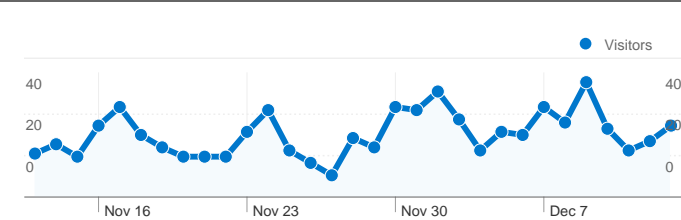

Site Usage

699 Visits

39.91% Bounce Rate

1,986 Pageviews

00:01:34 Avg. Time on Site

2.84 Pages/Visit

79.11% % New Visits

Visitors Overview

567 people visited this site

699 Visits

567 Absolute Unique Visitors

1,986 Pageviews

2.84 Average Pageviews

00:01:34 Time on Site

39.91% Bounce Rate

79.11% New Visits

All traffic sources sent a total of 699 visits

22.03% Direct Traffic

8.87% Referring Sites

69.10% Search Engines

- Search Engines
483.00 (69.10%)
- Direct Traffic
154.00 (22.03%)
- Referring Sites
62.00 (8.87%)

699 visits came from 18 countries/territories

Site Usage

Country/Territory	Visits	Pages/Visit	Avg. Time on Site	% New Visits	Bounce Rate
United States	622	2.77	00:01:32	77.65%	41.00%
Canada	42	3.67	00:02:09	90.48%	26.19%
(not set)	9	3.56	00:01:46	88.89%	22.22%
United Kingdom	7	4.00	00:01:47	100.00%	14.29%
France	4	1.25	00:00:01	100.00%	75.00%
Germany	3	3.00	00:00:36	66.67%	0.00%
Jordan	1	3.00	00:04:48	100.00%	0.00%
Netherlands	1	1.00	00:00:00	100.00%	100.00%
Malaysia	1	1.00	00:00:00	100.00%	100.00%